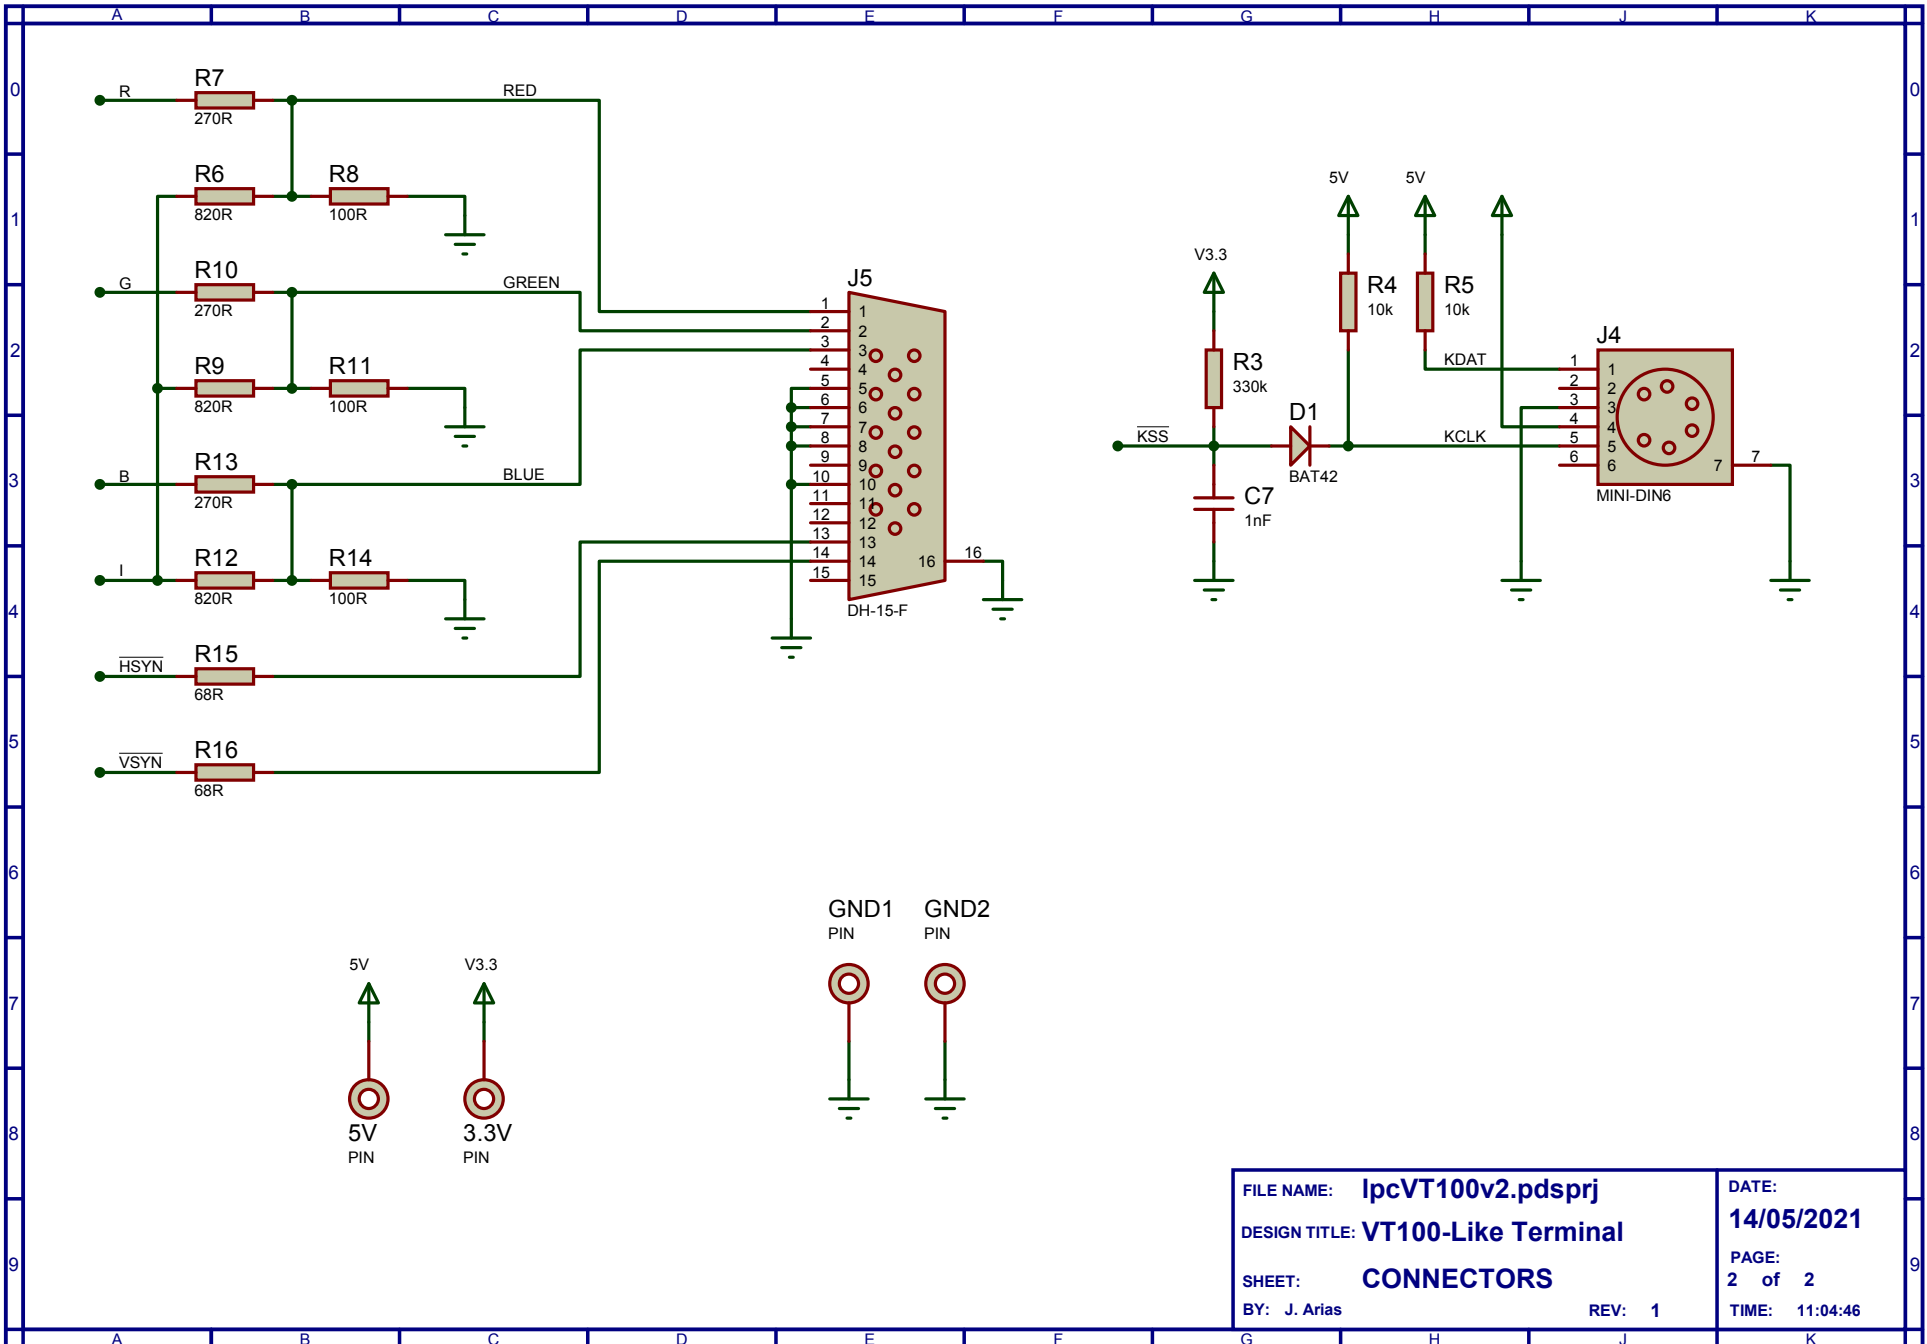

FILE NAME:	lpcVT100v2.pdsprj	DATE:	14/05/2021
DESIGN TITLE:	VT100-Like Terminal	PAGE:	1 of 2
SHEET:	MCU	TIME:	11:04:46
BY: J. Arias		REV: 1	

FILE NAME: lpcVT100v2.pdsprj	DATE: 14/05/2021
DESIGN TITLE: VT100-Like Terminal	PAGE: 2 of 2
SHEET: CONNECTORS	TIME: 11:04:46
BY: J. Arias	REV: 1